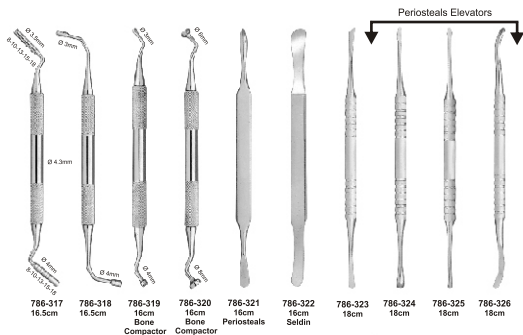

**Cleveland**  
**786-310**

17 cm / 6 1/2"

**Cleveland**  
**786-311**

15 cm / 6"

**Cleveland**  
**786-312**

16 cm / 6 1/2"

**786-313**

16 cm / 6 1/4"

**786-314**

15 cm / 6 1/8"

**Ruskin-Liston**

18.5 cm / 7 1/4"

786-315

786-316

Also Available  
 In Customize  
 Sizes

Also Available  
 In Customize  
 Sizes